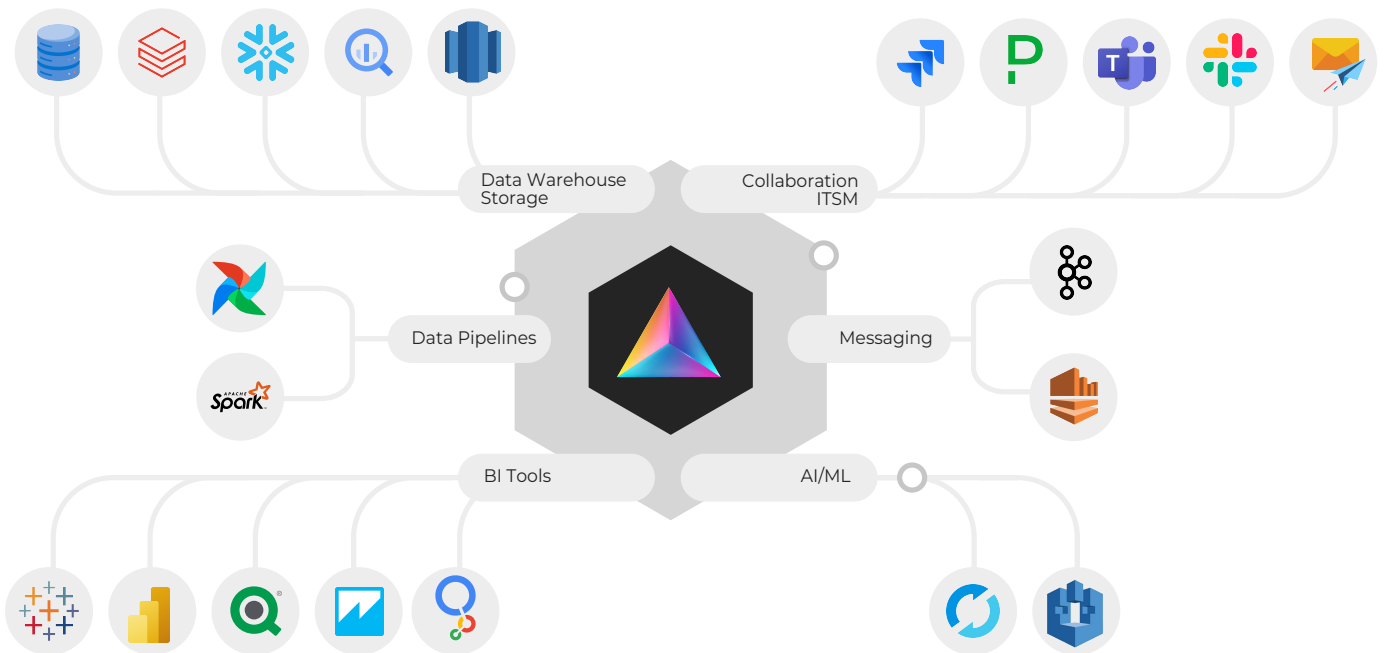

Data Quality Management

PRYZM provides the ability to suggest technical and business DQ rules on data assets for faster coverage with user assisted reviews using GenAI capabilities. This empowers enterprises to maintain high data quality across the organization.

Incident Detection & Workbench

Embedded AI detects data anomalies and offers predictive insights to prevent escalation. Contextual RCA & Incident Triage filters out noise and highlights the critical issues, helping engineers for faster response and reduced impact. technical expertise, empowering them to maintain high data quality across the organization.

Seamless Integration with Modern Data Stack

Key Benefits

DataOps Teams	Benefit from enhanced efficiency and automation
Data Engineering Teams	Empowered for efficient data pipeline management
Data Stewards	Enjoy stringent data quality and metadata management
Data Consumers	Receive accurate, reliable data for informed decision-making

Contact Us

Explore Our Website

Watch PRYZM's Video

Connect on LinkedIn

Connect with us at marketing@pryzm.ai
www.pryzm.ai